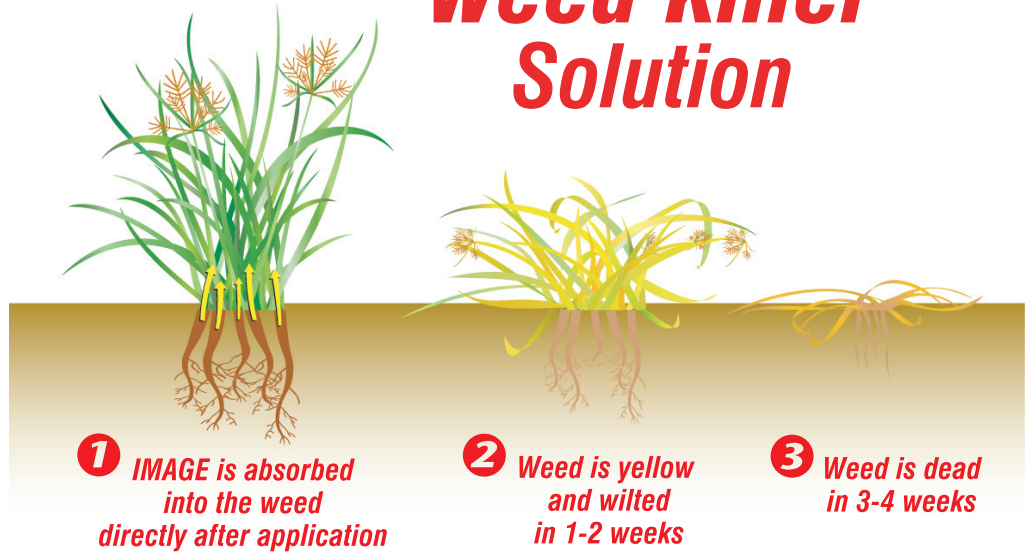

The Weed Killer Solution

Here's how it works ...

	 Kills Nutsedge	 Use on St. Augustinegrass	 Kills Broadleaf Weeds	 Kills Wild Onions	 Use over Ornamentals
IMAGE NUTSEDGE KILLER FOR BROADLEAF WEEDS KILLS TOUGH WEEDS	YES	YES	YES	YES	YES
ORTHO Weed B Gon® Crabgrass Killer	YES	NO	NO	NO	NO
Spectracide Weed Stop® Weed Killer for Lawns	NO	NOT on FLORATAM or BITTER BLUE	YES	YES	NO
BAYER ADVANCED All-In-One Weed Killer for Lawns	YES	NO	YES	YES	NO