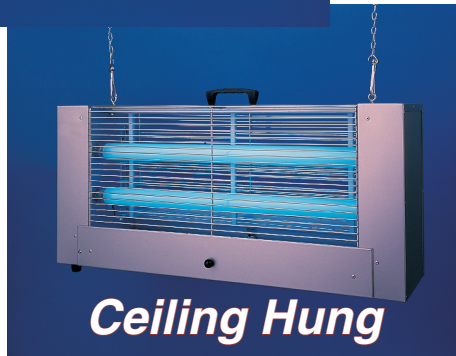

Special Forces Versatility

Portable

Wall Mounted

Ceiling Hung

Light weight, convenient carrying handle, and multi-purpose design make the Guerrilla™ ideal for strategic surveillance maneuvers or surgical flywar.

It's not as powerful as our larger units; but the open top design (and mar-proof feet), allow placement down low, on the floor, significantly increasing its' effectiveness against flies. It can be wall-mounted about waist high (retaining effectiveness while making it easier to service) or ceiling hung, if need be. *For glueboard version of this trap see page 17 or 18.*

Features two Osram Sylvania F20T12/350BL (20 watt) insect attractant lamps (Replace annually for continued performance).

Standard version beautifully finished in anodized aluminum. Guard door (double nickel-chromed) swings up for easy access to grid, reflective surfaces, and lamps for periodic cleaning and lamp replacement. **For Stainless Steel version, order# 220SS.**

Spring-locked catch tray is secure; yet, easily removed for emptying.

Eyebolts included for ceiling hung installation. Six foot, 3-wire grounded power cord. Standard 115v/60hz. Interlock switch automatically shuts off trap when guard door is opened.