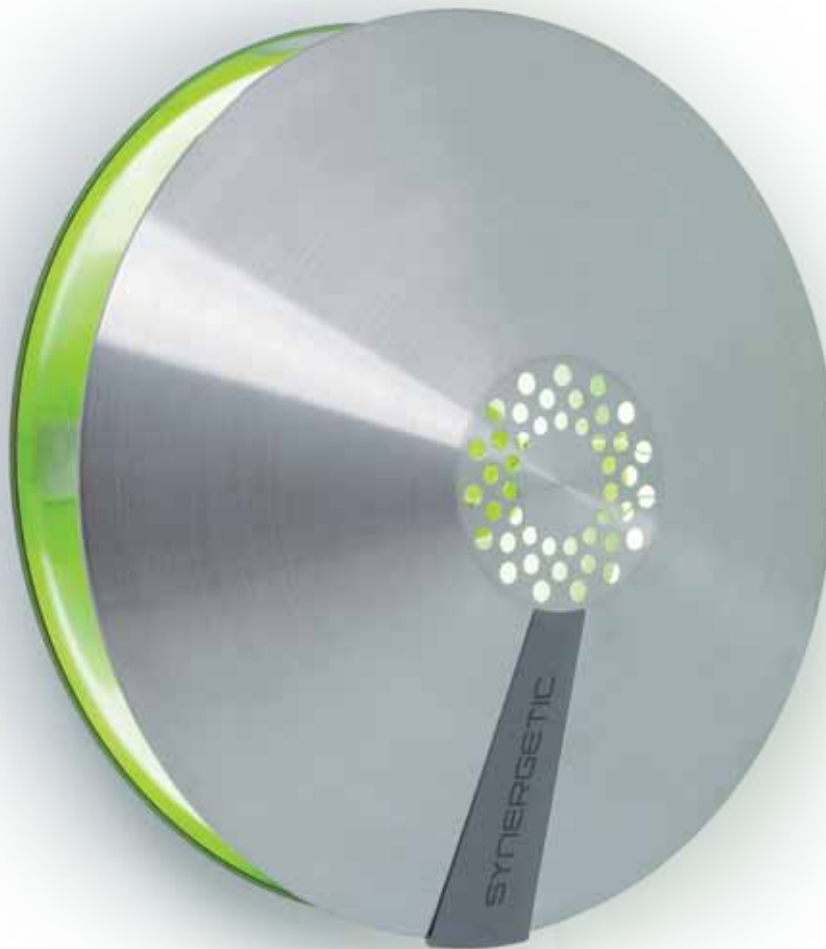

Stylish and contemporary, the Aura™ decorative flylight is an ultra discreet unit designed for front-of-house applications.

Ideal for use within cafes, restaurants, bars and hotels, the Aura™ offers an elegant, modern aesthetic alongside innovative, easy-to-service features and maximum efficacy. **The unique circular registered design of the unit allows light to attract flying insects from a full 360° around the unit**, attracted by the patented Synergetic® green light, whilst the design of the discreetly positioned glueboard gives a 100% useful glue area which remains hidden from customer view.

FEATURES

- Contemporary detailing and elegant clean lines
- Beautifully polished facade
- Slim design ensures that the unit is unobtrusive
- Ultra discreet fly catching glueboard hidden from view
- 100% useful glueboard area ensures maximum efficacy
- Ensures compliance with food hygiene legislation
- Patented dual wavelength Synergetic® technology for an increased catch
- Easy tool free access and efficient, fast servicing
- Robust stainless steel and UV stable polycarbonate construction

PRODUCT CODE	ZL051/110v
DESCRIPTION	Aura, 22 Watt
DIMENSIONS (INCHES) H x W x D	10½ x 10½ x 5¼
COVERAGE (ft²)	430
BULBS	1 X TGX22
GLUEBOARDS	1 x INL198
WEIGHT (lbs)	4¼

ROOM COVERAGE	430 ft²
APPLICATION	Front of House