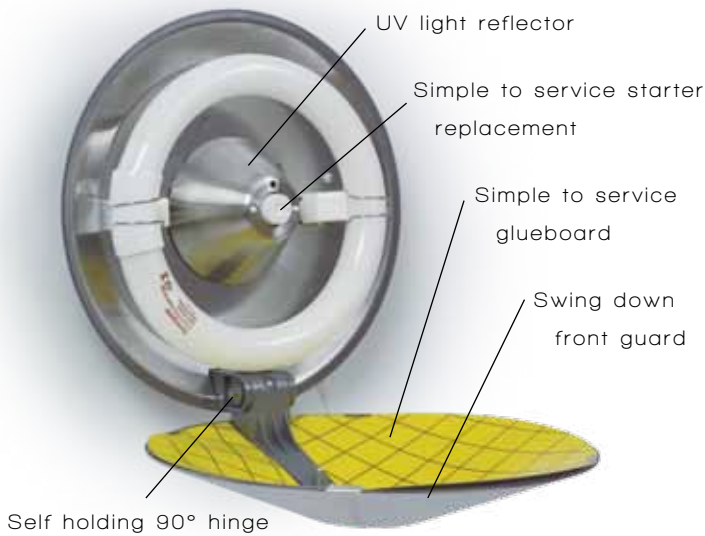

Stylish and contemporary, the Aura™ decorative flylight is an ultra discreet unit designed for front-of-house applications.

Ideal for use within cafes, restaurants, bars and hotels, the Aura™ offers an elegant, modern aesthetic alongside innovative, easy-to-service features and maximum efficacy. **The unique circular registered design of the unit allows light to attract flying insects from a full 360° around the unit**, attracted by the patented Synergetic® green light, whilst the design of the discreetly positioned glueboard gives a 100% useful glue area which remains hidden from customer view.

FEATURES

- Contemporary detailing and elegant clean lines
- Beautifully polished facade
- Slim design ensures that the unit is unobtrusive
- Ultra discreet fly catching glueboard hidden from view
- 100% useful glueboard area ensures maximum efficacy
- Ensures compliance with food hygiene legislation
- Patented dual wavelength Synergetic® technology for an increased catch
- Easy tool free access and efficient, fast servicing
- Robust stainless steel and UV stable polycarbonate construction

PRODUCT CODE	ZL051/110v
DESCRIPTION	Aura, 22 Watt
DIMENSIONS (INCHES) H x W x D	10½ x 10½ x 5¼
COVERAGE (ft²)	430
BULBS	1 X TGX22
GLUEBOARDS	1 x INL198
WEIGHT (lbs)	4¼

ROOM COVERAGE	430 ft²
APPLICATION	Front of House