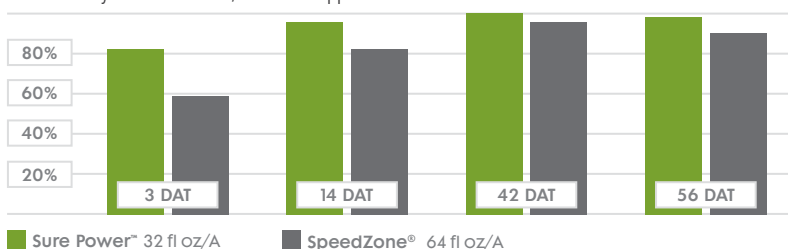

TURFGRASS	RATE
	.73 to 1.28 fl oz/1,000 sq ft
Fescue species, Kentucky bluegrass and perennial ryegrass	32 to 56 fl oz/A
	2 to 3.5 pt/A

APPLICATION RESTRICTIONS

The maximum rate per applications is 3.5 pt/A, and the maximum seasonal rate is 7.25 pt/A per year. Do not apply more than two broadcast applications to the same treatment site per year, excluding spot treatments. The minimum treatment interval between applications is 30 days.

See label for complete directions for use, precautions and restrictions.

WILD VIOLET CONTROL TRIAL

Aaron Hathaway, Michigan State University, 2017 | 1 application on July 14

Sure Power™ Herbicide provides outstanding broadleaf weed control, including wild violet control. After 39 days, Sure Power delivered 98% control. That's nearly double the control of SpeedZone®.

BROADLEAF WEED CONTROL TRIAL

Dave Gardner, The Ohio State University, 2017 | Sure Power™ 32 fl oz/A | 1 application on July 25

GROUND IVY CONTROL TRIAL

Dave Gardner, The Ohio State University, 2017 | 1 application on July 25

Sure Power™ Herbicide delivers broadleaf weed kill, including excellent ground ivy control. Sure Power acts fast with noticeable results in as little as three days. Plus, its season-long ground ivy control tops SpeedZone® - even 56 days after treatment, at half the application rate.