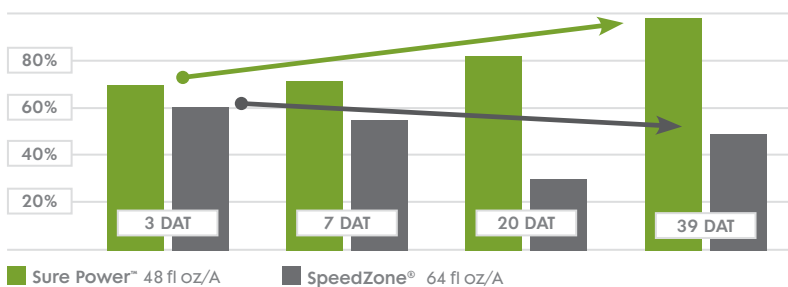

USE SUMMARY

Apply Sure Power™ in 0.2 to 5.5 gallons of water per 1,000 sq ft to control weeds growing in Kentucky bluegrass, perennial ryegrass, and fescue species. For best results, apply when weeds are small in size and actively growing. Use lower application rate for control of sensitive weeds and higher application rates for dense infestations of perennial weeds. During conditions that promote heat stress use lower rates. Early spring and early fall application is recommended as temporary turfgrass bronzing may occur during heat stress.

TURFGRASS	RATE
	.73 to 1.28 fl oz/1,000 sq ft
Fescue species, Kentucky bluegrass and perennial ryegrass	32 to 56 fl oz/A
	2 to 3.5 pt/A

APPLICATION RESTRICTIONS

The maximum rate per applications is 3.5 pt/A, and the maximum seasonal rate is 7.25 pt/A per year. Do not apply more than two broadcast applications to the same treatment site per year, excluding spot treatments. The minimum treatment interval between applications is 30 days.

See label for complete directions for use, precautions and restrictions.

WILD VIOLET CONTROL TRIAL

Aaron Hathaway, Michigan State University, 2017 | 1 application on July 14

Sure Power™ Herbicide provides outstanding broadleaf weed control, including wild violet control. After 39 days, Sure Power delivered 98% control. That's nearly double the control of SpeedZone®.