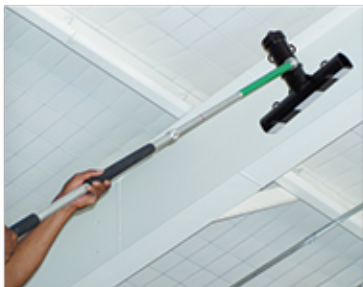

STILL THE BEST

TOP LOADER™

STILL **VERSATILE**

STILL **HOLDS No. 902WB**
Liquid Bait Bottle

STILL **HOLDS LOTS OF BAIT**

STILL **TAMPER-RESISTANT**

STILL **AVAILABLE**

No. 902