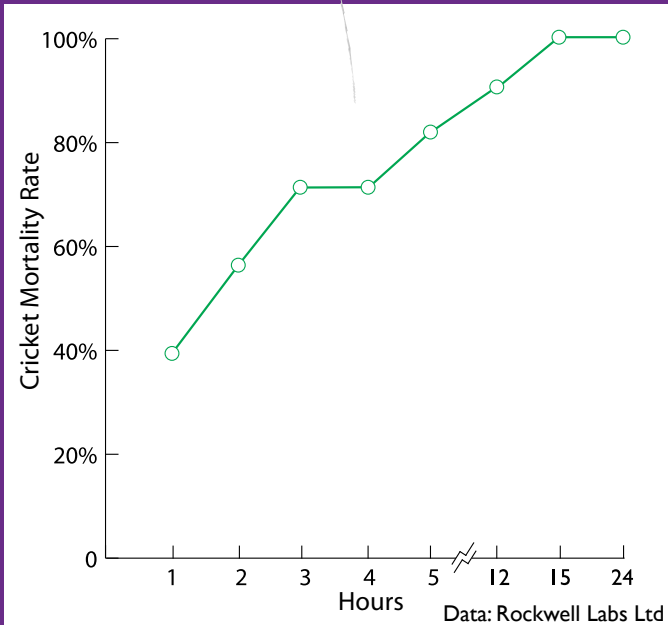

# Stop the Invasion **NOW!**

**Cricket**s

**Cockroaches**

“Roaches fed on bait immediately; saw roaches within 10 seconds picking up granules down in the harborage. These roaches were out of cracks and dying/tremors 15 min later (and fire ants were eating them).  
–Univ. of Georgia