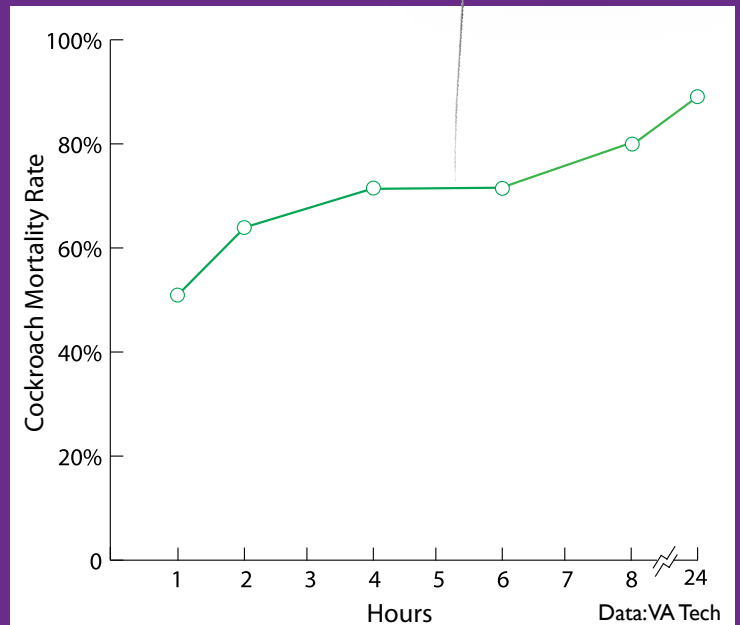

# Stop the Invasion **NOW!**

**Cricket**s

**Cockroaches**

“Roaches fed on bait immediately; saw roaches within 10 seconds picking up granules down in the harborage. These roaches were out of cracks and dying/tremors 15 min later (and fire ants were eating them).  
–Univ. of Georgia