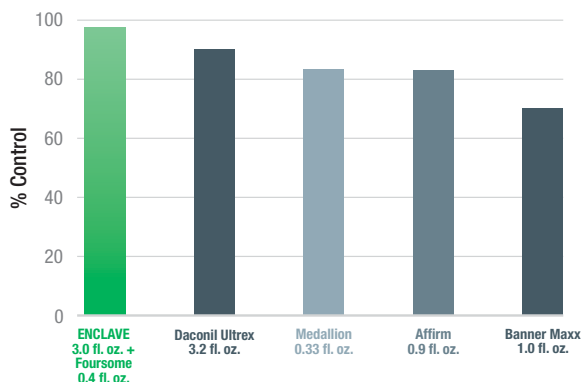

Ultimate control that goes the distance.

ENCLAVE was originally developed to offer the absolute best snow mold control and university data proves that performance. In addition to snow mold, ENCLAVE also provides outstanding broad-spectrum control of turf and ornamental diseases when applied in 14-21 day spray intervals.

Snow Mold on Bentgrass/ABG Disease Severity

2012 Koch, University of Wisconsin

Untreated control: 65% disease centers	Single Application: Nov 1, 2011	Evaluation: Mar 19, 2012
---	------------------------------------	-----------------------------

14-Day Spray Interval Treating Anthracnose on Bentgrass

2012 Rutgers study by Clarke proved superior performance with ENCLAVE for control of anthracnose on bentgrass in a 14-day spray interval.

Untreated control: 75.0% disease	First application: May 17, 2012	Evaluation: July 30, 2012
-------------------------------------	------------------------------------	------------------------------

21-Day Spray Interval Treating Dollar Spot on Bentgrass

2012 University of Connecticut study by Inguagiato showed that ENCLAVE resulted in higher turf control when treating dollar spot on bentgrass in a 21-day spray interval.