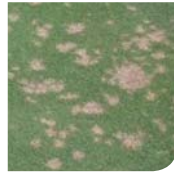

Broad-spectrum disease control (see label for additional diseases)

ENCLAVE is an exceptional product that will change the way you look at fungus in turfgrass and ornamentals. Now it's possible for you to protect and improve your valuable property or acreage with preventive and curative control in one fungicide at the same time—easily, effectively and economically. That's value.

TURF DISEASES

Anthracnose

Brown Patch

Dollar Spot

Pink Snow Mold

Gray Snow Mold

Summer Patch

ORNAMENTAL DISEASES