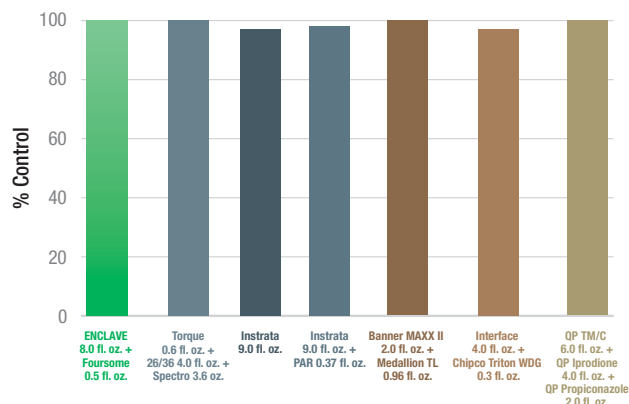

And, because fungal pathogens can quickly damage your turf, you'll appreciate ENCLAVE's immediate results and superior performance. ENCLAVE's unique Quad-Control Technology enables you to prevent and eliminate a broad spectrum of key disease pathogens—all at the same time.

Having multiple types of control in one convenient, easy-to-apply product also means you save time and labor in your disease treatment program, freeing up your team to focus on other areas.

- ✓ Fast-acting and long-lasting disease protection
- ✓ Controls a broad spectrum of fungal pathogens at the same time
- ✓ Provides outstanding value per acre
- ✓ Delivers both preventive and curative disease controls
- ✓ Helps reduce and prevent disease resistance

Ultimate control that goes the distance.

ENCLAVE was originally developed to offer the absolute best snow mold control and university data proves that performance. In addition to snow mold, ENCLAVE also provides outstanding broad-spectrum control of turf and ornamental diseases when applied in 14-21 day spray intervals.

Snow Mold on Bentgrass/ABG Disease Severity

2012 Koch, University of Wisconsin

Untreated control: 65% disease centers	Single Application: Nov 1, 2011	Evaluation: Mar 19, 2012

14-Day Spray Interval Treating Anthracnose on Bentgrass

2012 Rutgers study by Clarke proved superior performance with ENCLAVE for control of anthracnose on bentgrass in a 14-day spray interval.