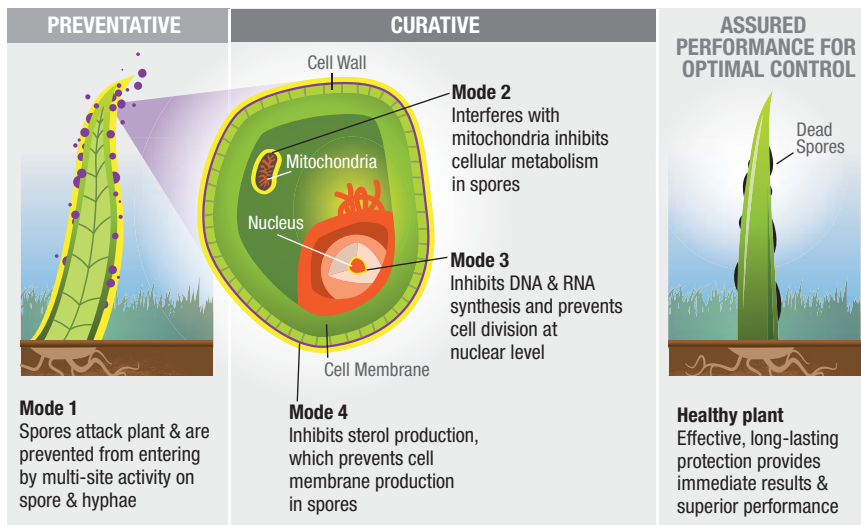

By incorporating our Quad-Control Technology, ENCLAVE gives you four points of entering and protecting the plant.

ENCLAVE safeguards your susceptible turfgrass with multi-site protection. It first coats the plants' surfaces with a contact-action barrier that kills germinating fungal spores and keeps them from penetrating into the grass blades.

ENCLAVE also moves through the thatch and soil to be absorbed by the roots. There it guards against root diseases while also providing acropetal activity, meaning it works upward within the plant as water moves through. ENCLAVE's systemic activity enhances protection by inhibiting new disease growth.

ENCLAVE's multiple modes of activity promote good resistance management along with superior performance.

ENCLAVE's Quad-Control Technology

How it protects the plant

- Topically by coating the plant to prevent disease penetration into the plant.
- Locally penetrates into the plant from the contact site.
- Acropetal movement from the point of contact.
- Systemically upward through the roots.

How it prevents and controls diseases

As efficient as it is effective.

In addition to industry-leading control of anthracnose, brown patch, dollar spot and snow mold, ENCLAVE offers you industry-leading value. In fact, ENCLAVE can eliminate a wide variety of fungal pathogens all in one product, allowing your budget to go further.