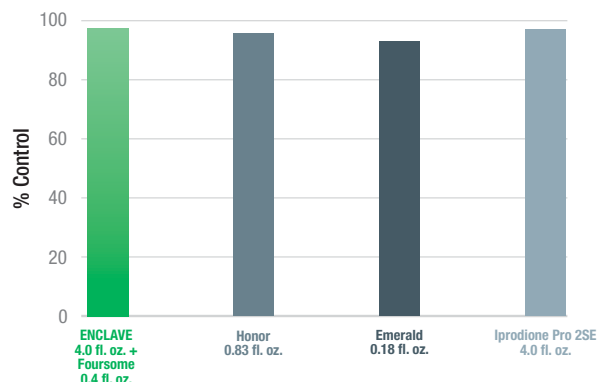

Snow Mold on Bentgrass/ABG Disease Severity

2012 Koch, University of Wisconsin

Untreated control: 65% disease centers	Single Application: Nov 1, 2011	Evaluation: Mar 19, 2012
---	------------------------------------	-----------------------------

14-Day Spray Interval Treating Anthracnose on Bentgrass

2012 Rutgers study by Clarke proved superior performance with ENCLAVE for control of anthracnose on bentgrass in a 14-day spray interval.

Untreated control: 75.0% disease	First application: May 17, 2012	Evaluation: July 30, 2012
-------------------------------------	------------------------------------	------------------------------

21-Day Spray Interval Treating Dollar Spot on Bentgrass

2012 University of Connecticut study by Inguagiato showed that ENCLAVE resulted in higher turf control when treating dollar spot on bentgrass in a 21-day spray interval.